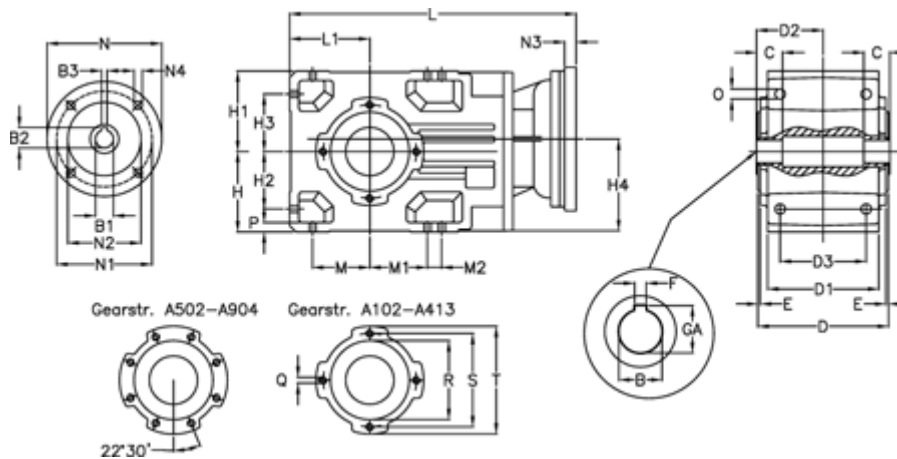

Article number: 29600319854225
 Description: Bevel helical gearbox
 A303UH40-198,5-P71B5

Measures

B = 40	D3 = 95	H3 = 63.0	N1 = 130	S = 115
B1 = 14	Description = A303UH40-xx-P71 B5	H4 = 108.5	N2 = 110	T = 140
B2 = 16.3	E = 3.0	L = 390.5	N3 = 0	
B3 = 5	F = 12	L1 = 90	N4 = M8x16	
C = 25	GA = 43.3	M = 63.0	O = 12.0	
D = 156	H = 90	M1 = 63.0	P = 11	
D1 = 130	H1 = 90	M2 = 22	Q = M8x15	
D2 = 80.0	H2 = 63.0	N = 160	R = 95	